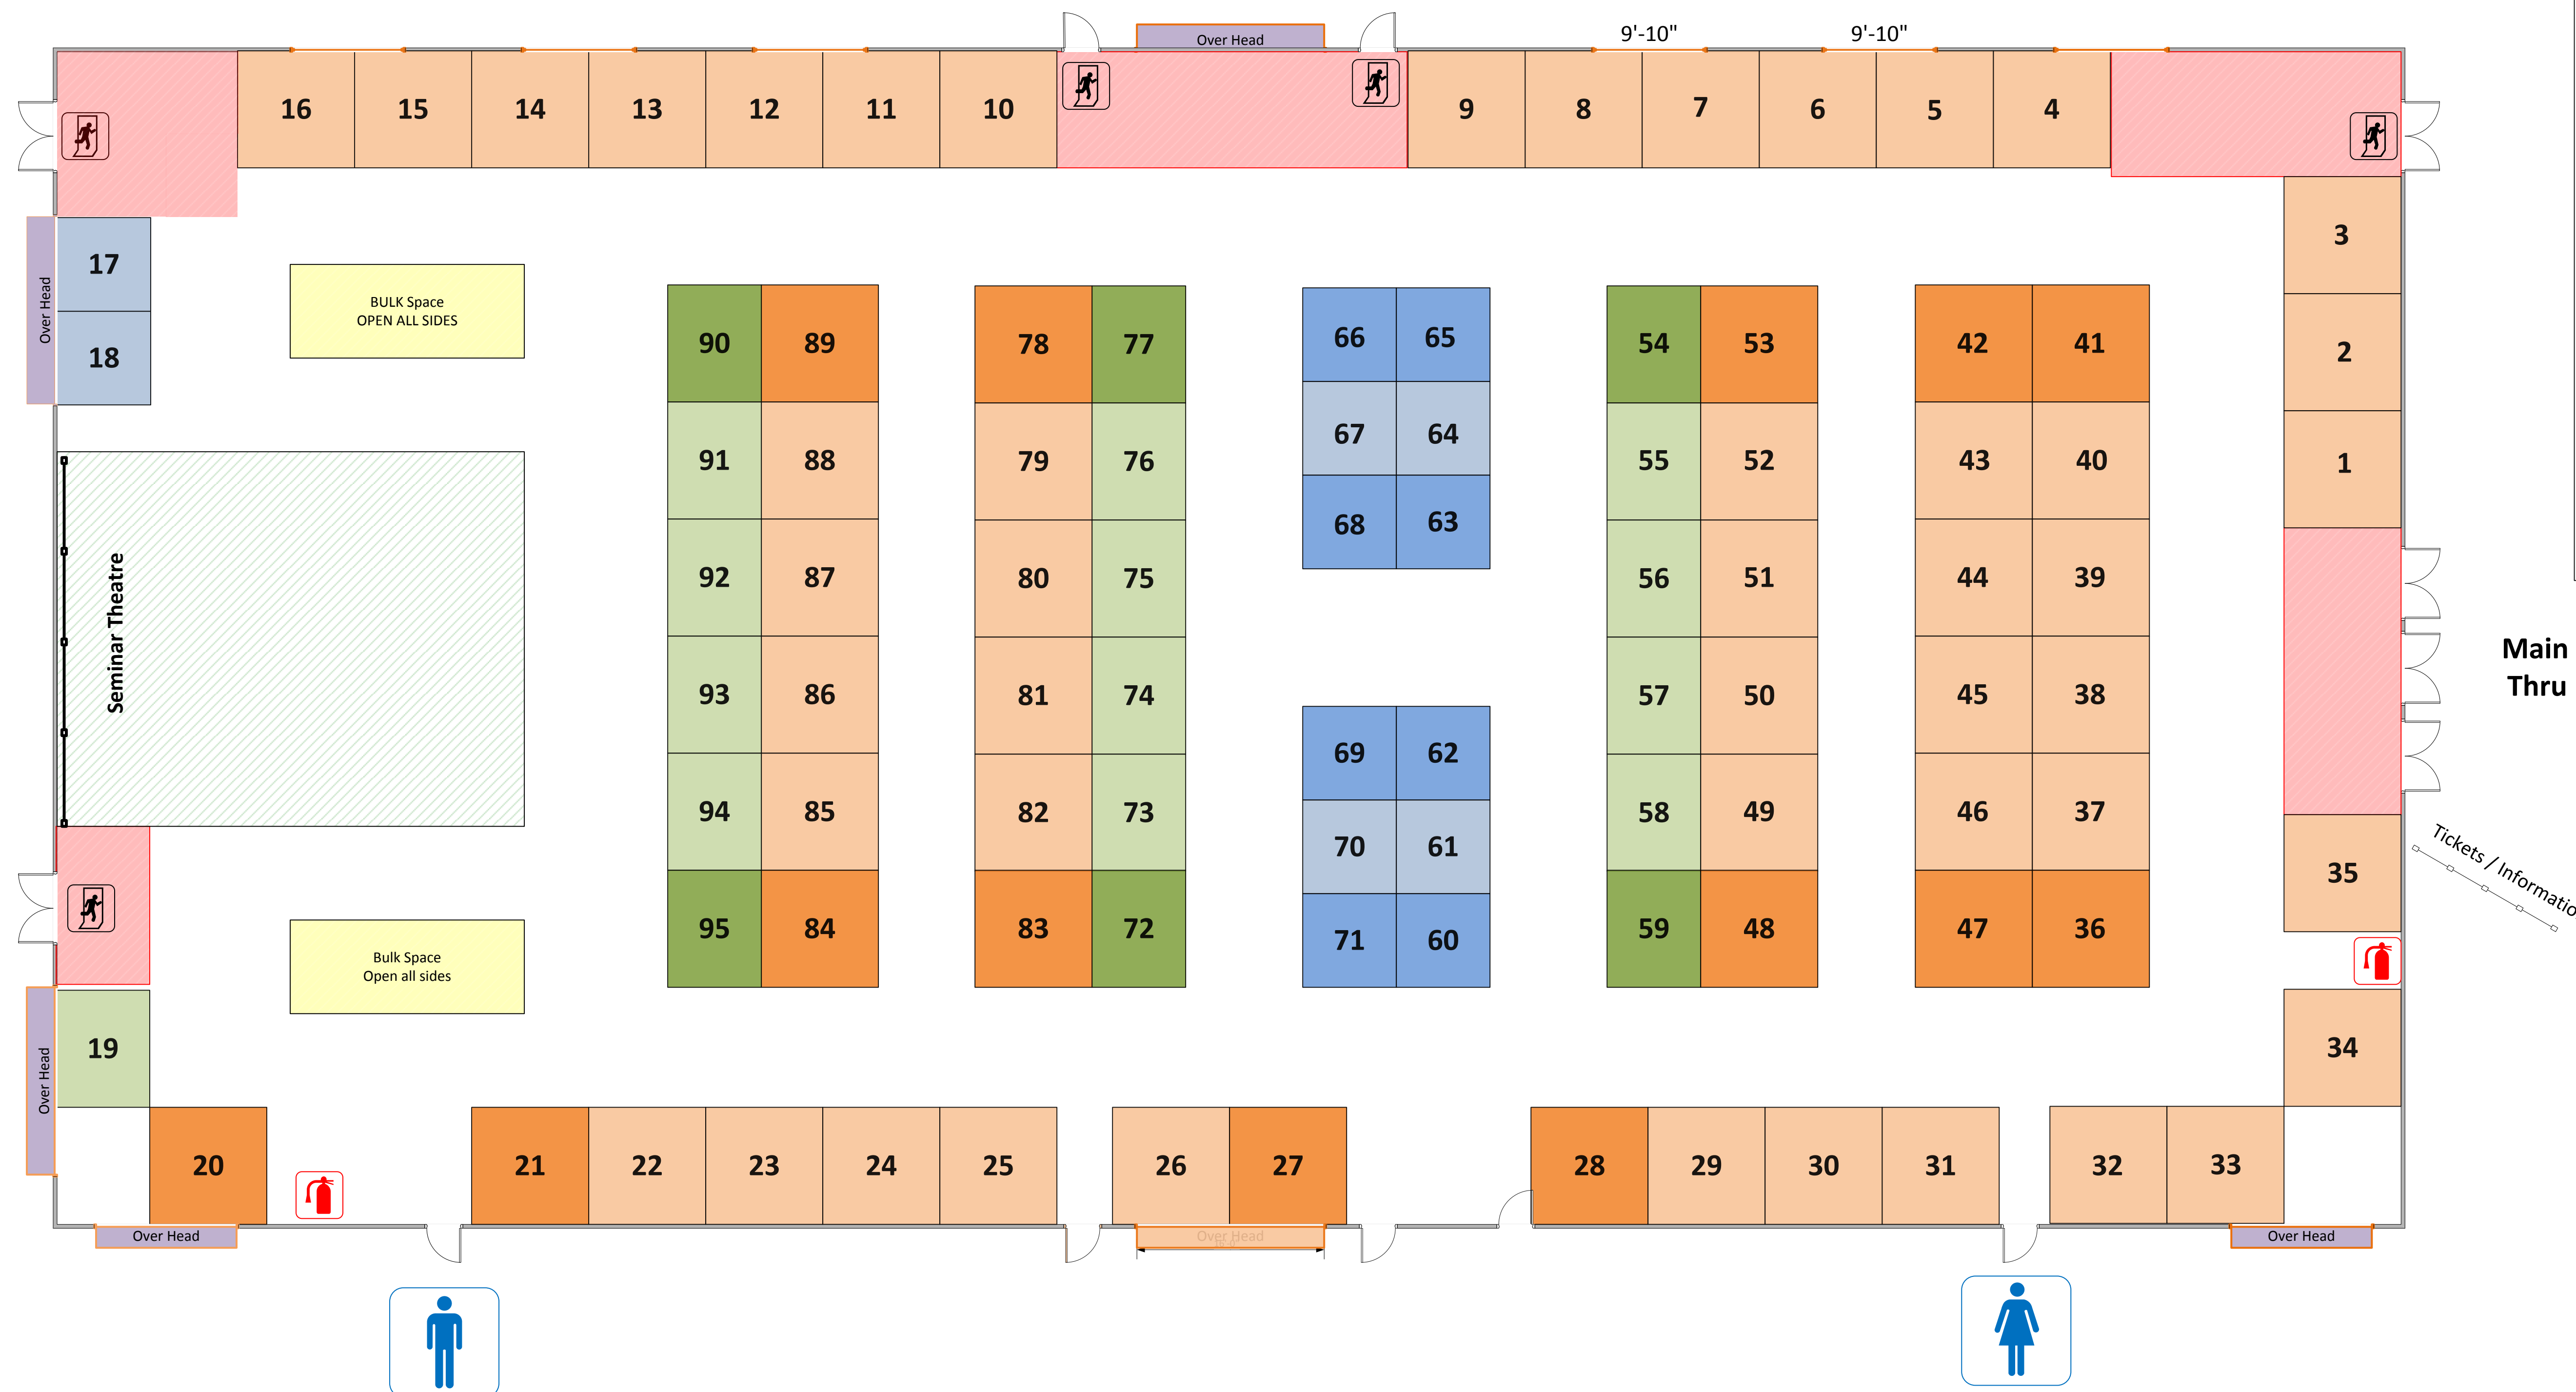

Nutrien Bldg, Stampede Park  
Calgary, AB

**Booth Size Legend**

-  10 x 10 Corner
-  10 x 10 Inline
-  8 X 10 Corner
-  8 x 10 Inline
-  8x8 Corner
-  8x8 Inline

Main Entrance  
Thru Rotunda

Tickets / Information

**Exhibitor SET UP**  
Fri, March 8 ... 8am – 3:30 pm

**SHOW HOURS**  
Fri, March 8 ... 5 pm – 9 pm  
Sat, March 9 ... 10 am – 6 pm  
Sun, March 10 ... noon – 5 pm

**Move out**  
Sun, March 10 ... 5 pm to 10 pm